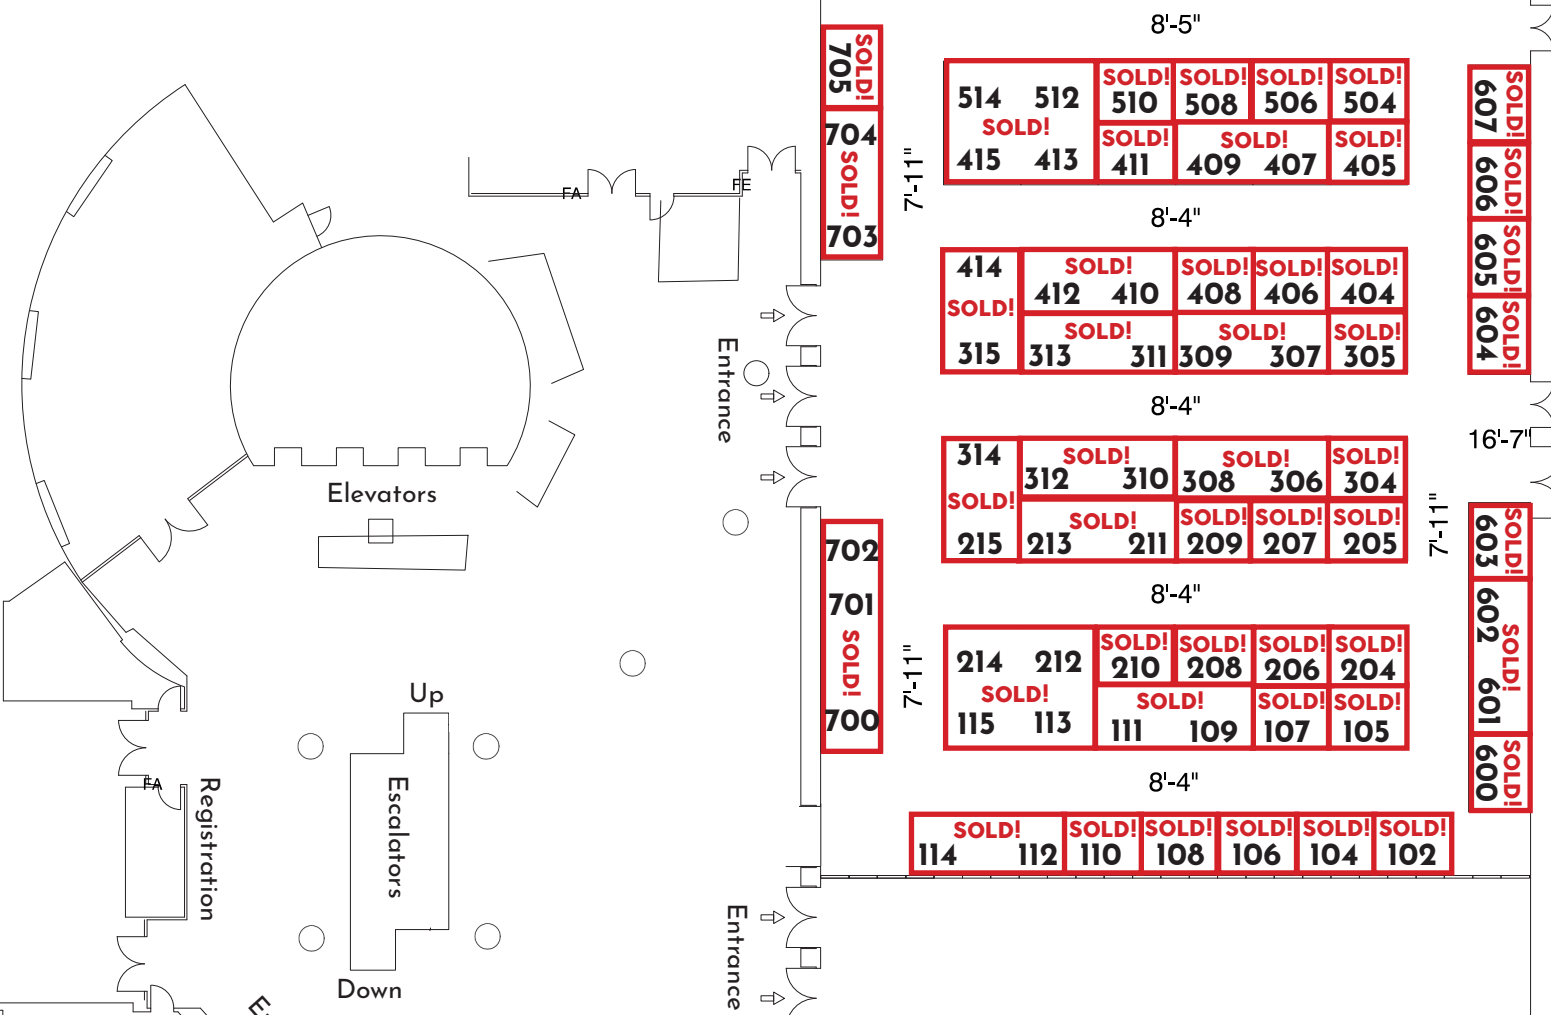

Grand Ballroom - Max. Booth Height 14'

514	512	SOLD!	SOLD!	SOLD!	SOLD!
SOLD!		510	508	506	504
415	413	SOLD!	SOLD!		SOLD!
		411	409	407	405

414	SOLD!		SOLD!	SOLD!	SOLD!
SOLD!	412	410	408	406	404
315	SOLD!		SOLD!		SOLD!
		313	311	309	307
				305	

SOLD!	SOLD!	SOLD!	SOLD!	SOLD!	SOLD!
114	112	110	108	106	104
				102	

SOLD!
705
SOLD!
704
SOLD!
703

702
701
SOLD!
700

SOLD!
607
SOLD!
606
SOLD!
605
SOLD!
604

SOLD!
603
SOLD!
602
SOLD!
601
SOLD!
600

Fifth Ave Room
Max. Booth Height 8'6"

SOLD!	1		
SOLD!	2	SOLD!	T1-○
SOLD!	3	SOLD!	T2-○
SOLD!	4	SOLD!	T3-○
SOLD!	5	SOLD!	T4-○
SOLD!	6	SOLD!	T5-○
SOLD!	7	SOLD!	T6-○
SOLD!	8		
SOLD!	9		
SOLD!	10		
SOLD!	11		
SOLD!	12		
SOLD!	13		
SOLD!	14		
SOLD!	15	SOLD!	○-T10

-  Premium
-  Prime
-  Standard
-  Tabletop

General Session

Westin Seattle
4th Floor
1900 5th Ave
Seattle, WA 98101

Booth size 8'x10'